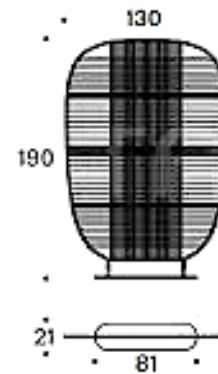

Brand: **SABA, made in Italy**

Item type: Divider

Item code: 2166

Designer: Marco Zito

Finish: Burano

Dimension: 130 x 21 x 190 cm

Please check the link for more options and finishes:

<https://sabaitalia.it/prodotto/shade/>